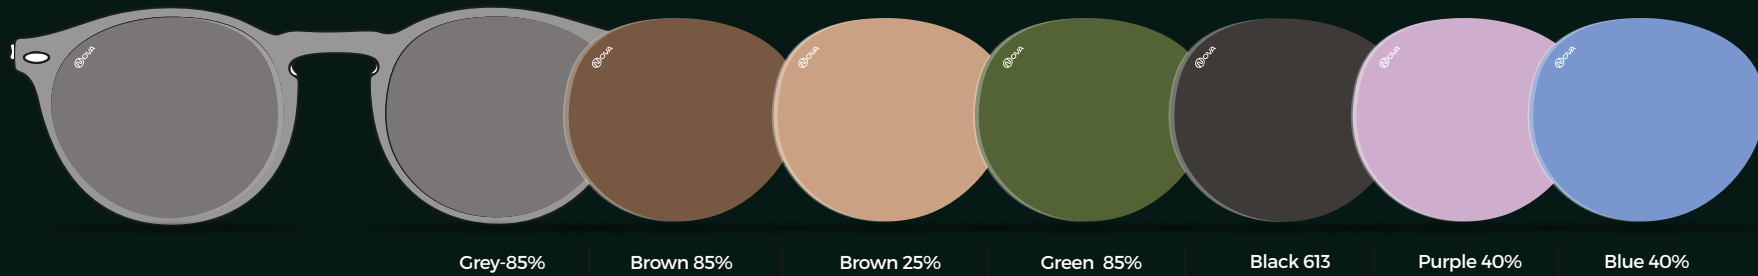

TINTS

Your Vision, Your Style: Express yourself with NOVA Sun Combos lenses. Customize your eyewear with a variety of tints to complement your personality and vision requirements.

SOLID TINT

Grey-85%

Brown 85%

Brown 25%

Green 85%

Black 613

Purple 40%

Blue 40%