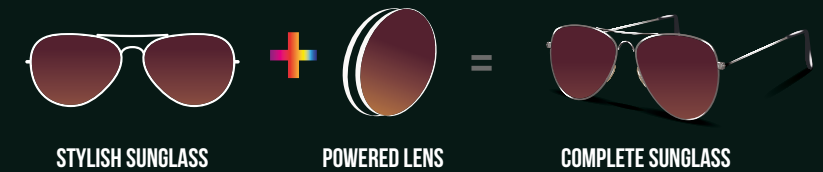

+ combos

STYLISH SUNGLASSES + POWERED LENSES

YOUR STYLE WITHOUT ANY VISION COMPROMISE

Build your own pair of iconic Nova Sunglasses with the most advanced prescription lenses. Each pair is crafted by Nova, tailor-made to your exact prescription and carefully designed to complement your signature sunglasses.