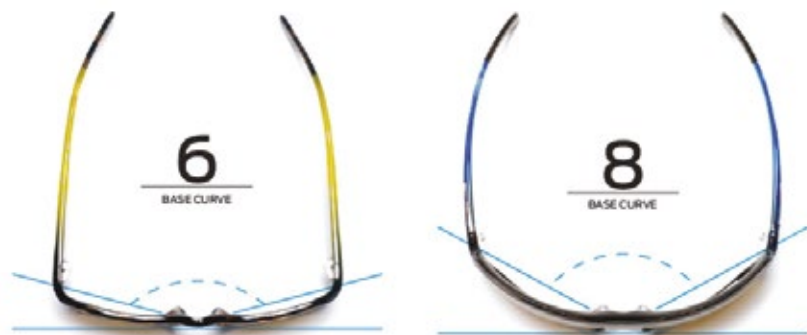

HIGH BASE CURVE

6 & 8

It can easily fit in
any Sunglass.