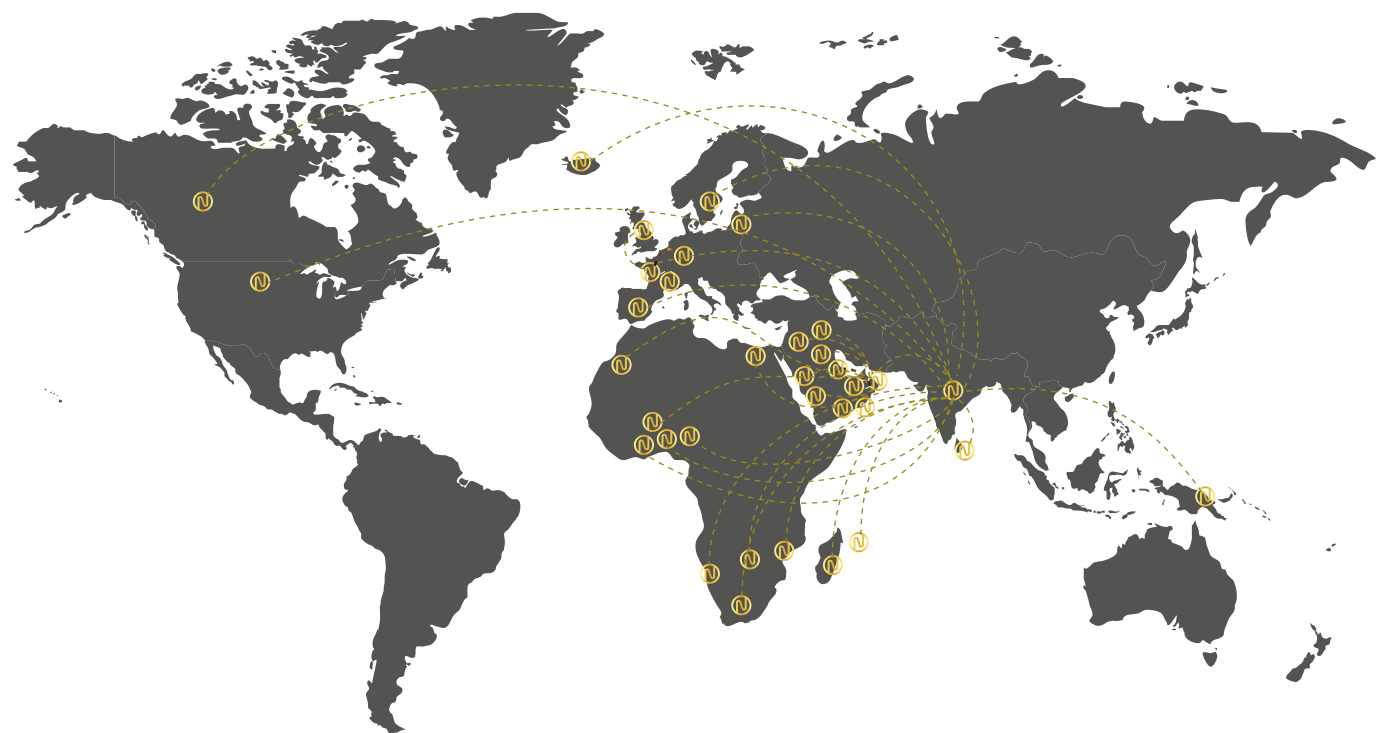

# GLOBAL PRESENCE

A WORLD OF COMPLETE  
EYEWEAR SOLUTIONS

—WWW.NOVAEYEWEAR.COM—

40+  
COUNTRIES

35+  
SERVICE CENTRES

15+  
YEARS

**Nova** is a brand which is not only synonymous with vision correction but also with fashion. It is redefining eyewear by providing a wide range of eye-care solutions without compromising on style, so consumers do not see eyewear as a hindrance but as a fashionable accessory and hence its brand mantra is ...