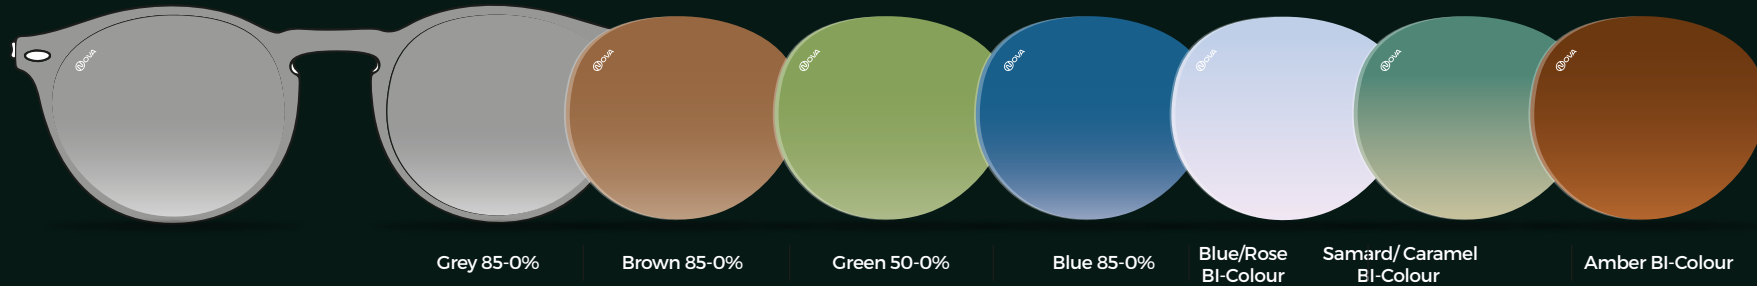

GRADIENT TINT

Grey 85-0%

Brown 85-0%

Green 50-0%

Blue 85-0%

Blue/Rose
BI-Colour

Samard/Caramel
BI-Colour

Amber BI-Colour