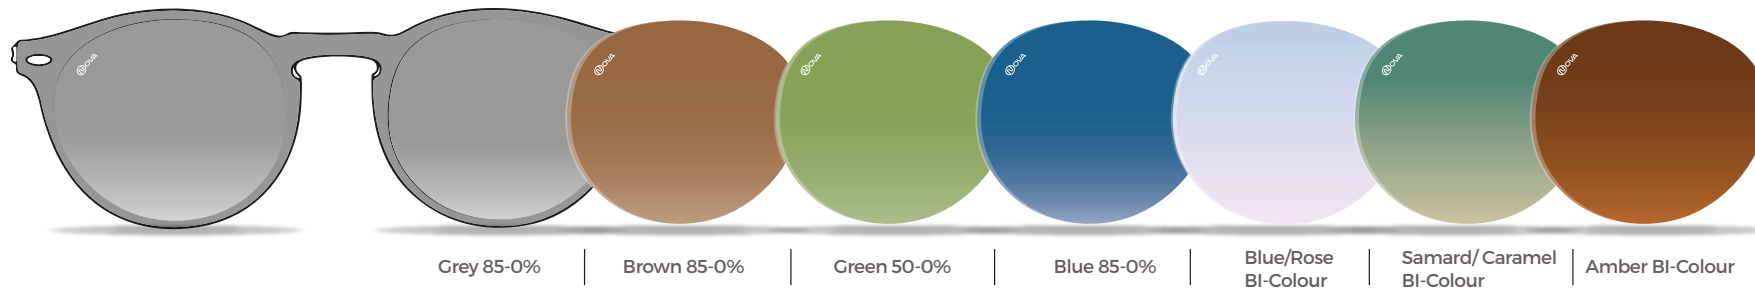

ADD ONS

TINTS

Your Vision, Your Style: Express yourself with NOVA Combos lenses. Customize your eyewear with a variety of tints to complement your personality and vision requirements.

SOLID TINT

GRADIENT TINT