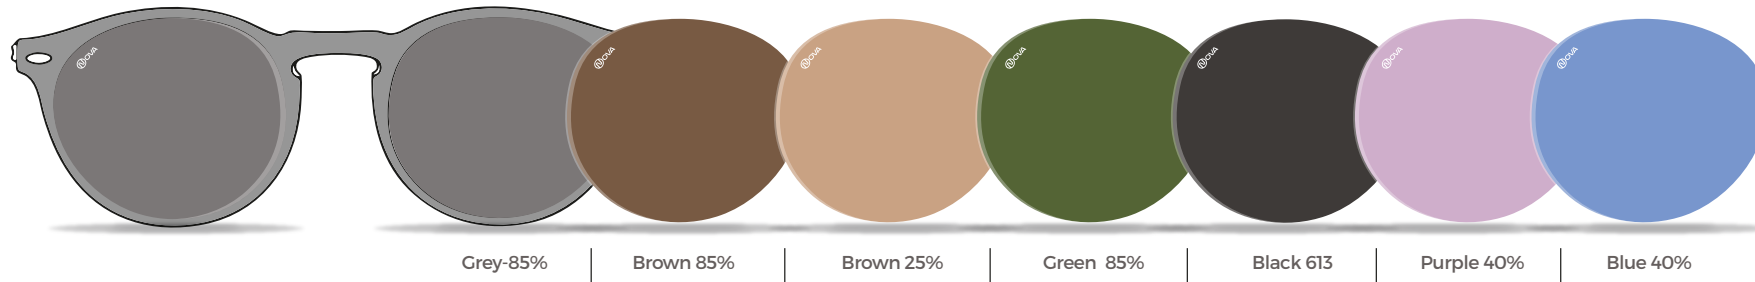

ADD ONS

TINTS

Your Vision, Your Style: Express yourself with NOVA Combos lenses. Customize your eyewear with a variety of tints to complement your personality and vision requirements.

SOLID TINT