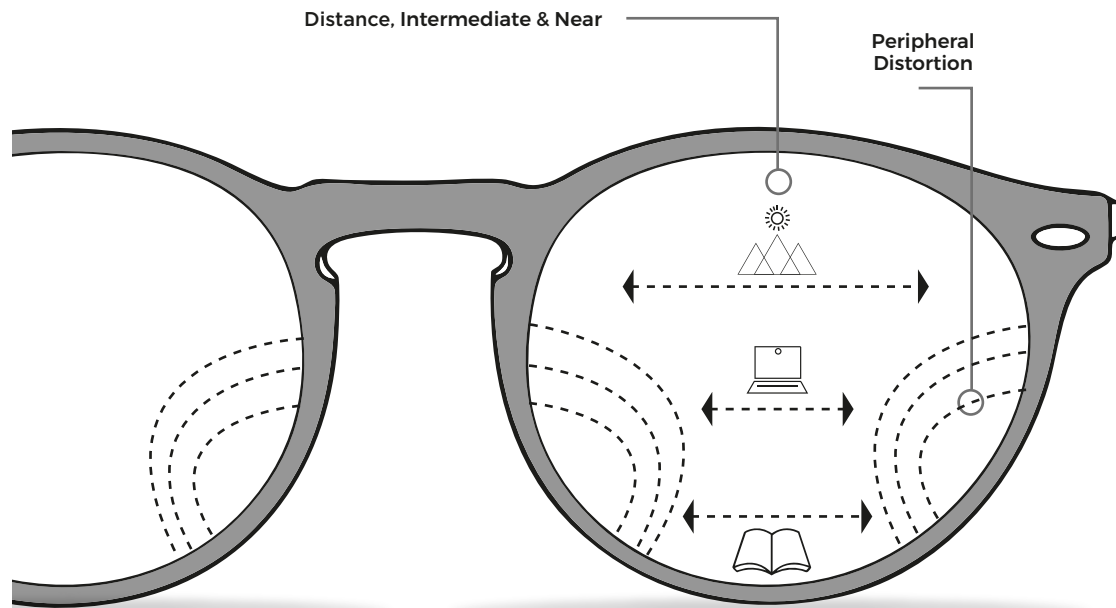

NOVA COMBOS eyewear is meticulously designed with detailed value of the Back Vertex Distance, Pantoscopic Tilt and Frame Curvature.

NOVA LENSES

Precision | Clarity | Comfort

Single Vision Lens Comparison

Standard Single Vision Lenses

Nova Single Vision Lenses

SINGLE VISION LENS

NOVA LENSES

Precision | Clarity | Comfort

Distance

Intermediate

Near

PROGRESSIVE LENS

Progressive lenses are multi-focal lenses that correct your vision. “Multi-focal” means they have more than one area of focus so you can see clearly at varying distances.

Progressive Lens Comparison