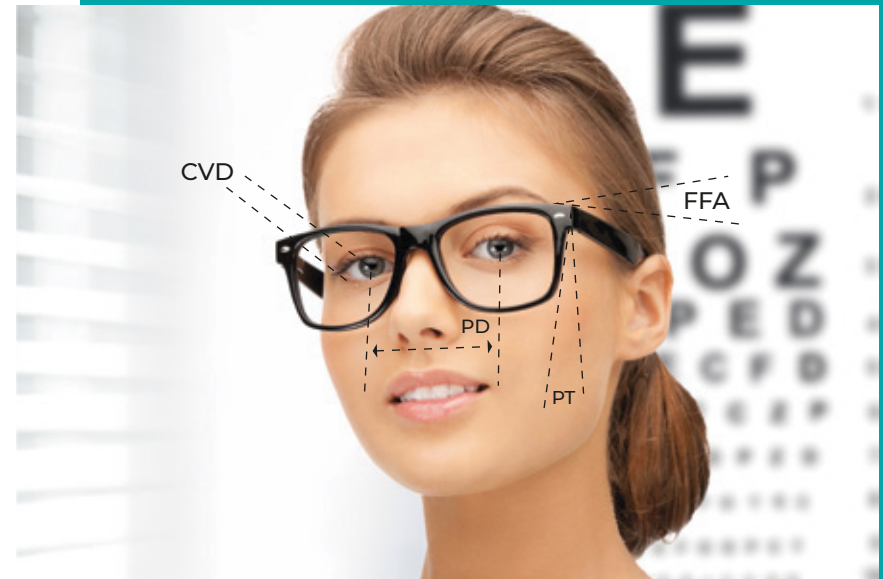

‘ Vision Meets Fashion ’

HIGH TECH + HIGH FASHION =

VISION MEETS FASHION

+combos

STYLISH FRAMES + ADVANCED LENSES

YOUR STYLE WITHOUT ANY VISION COMPROMISE

Build your own pair of iconic Nova frame with the most advanced prescription lenses. Each pair is crafted by Nova, tailor-made to your exact prescription, and carefully designed to complement your signature frame.

NOVA LENSES

Precision | Clarity | Comfort

NOVA LENS WITH CUTTING-EDGE TECHNOLOGY

The original curve of **Nova frames** perfectly matches with Nova lenses, maintaining their natural shape. Zero adjustments needed.