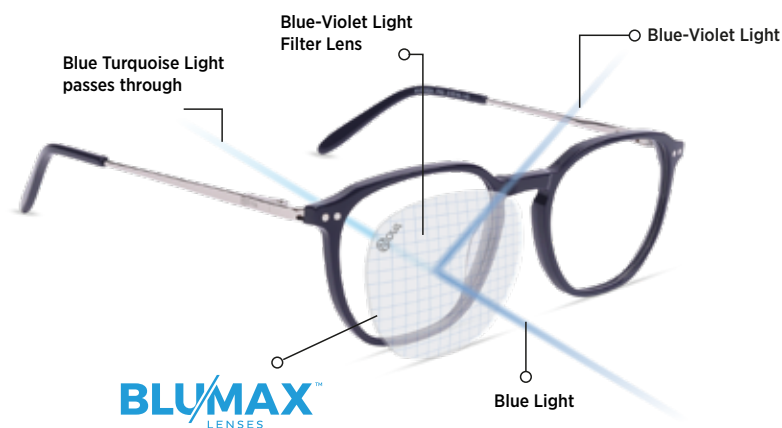

65% of mobile users look at their mobile phone within 15 minutes or less after waking up. *

Nearly **60** million people suffer from digital eye strain globally **

50% to 90% of computer users suffer from computer vision syndrome***

6 PROTECTIVE COATING FEATURES

* www.deloitte.com/ie/en/Industries/tmt/research/digital-consumer-trends/digital-usage-online-behaviours.html

** <https://pmc.ncbi.nlm.nih.gov/articles/PMC9157675/#:~:text=Nearly%2060%20million%20people%20suffer,of%20life%20of%20computer%20workers.&text=The%20prevalence%20of%20symptoms%20of%20DES%20(one%20or%20more)%20was,be%2094.3%25%20in%20our%20study>