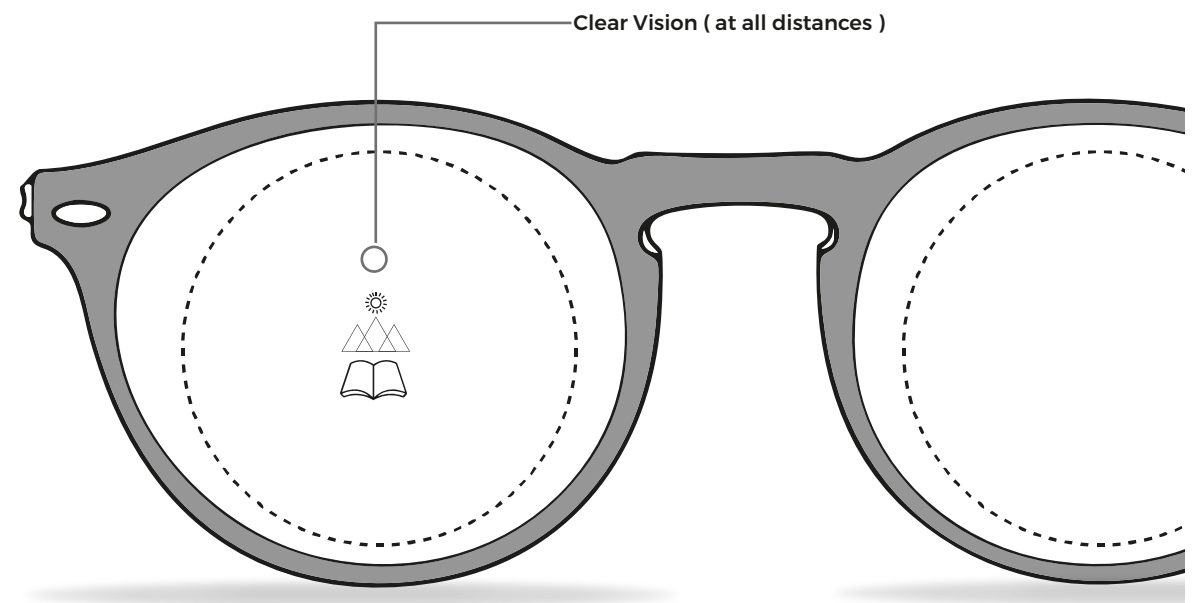

SINGLE VISION LENS