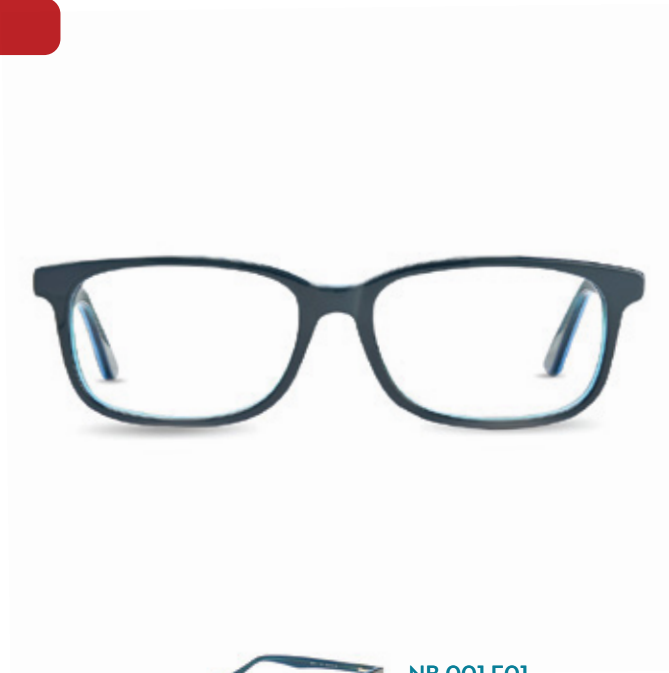

ALIS

NB 001 F01

NB 001 F01
Frame colour
Shiny Dark Blue

MODEL	MATERIAL	LENS HEIGHT	SIZE	TEMPLE LENGTH
NB 001	ACETATE	36.40 mm	53/16 mm	145 mm