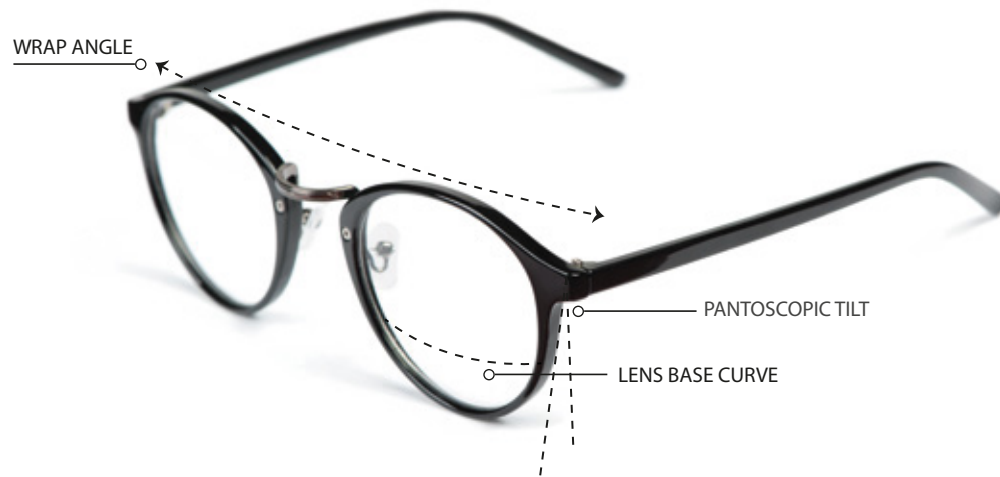

The original curve of **Nova frames** perfectly matches with Nova lenses, maintaining their natural shape. Zero adjustments needed.