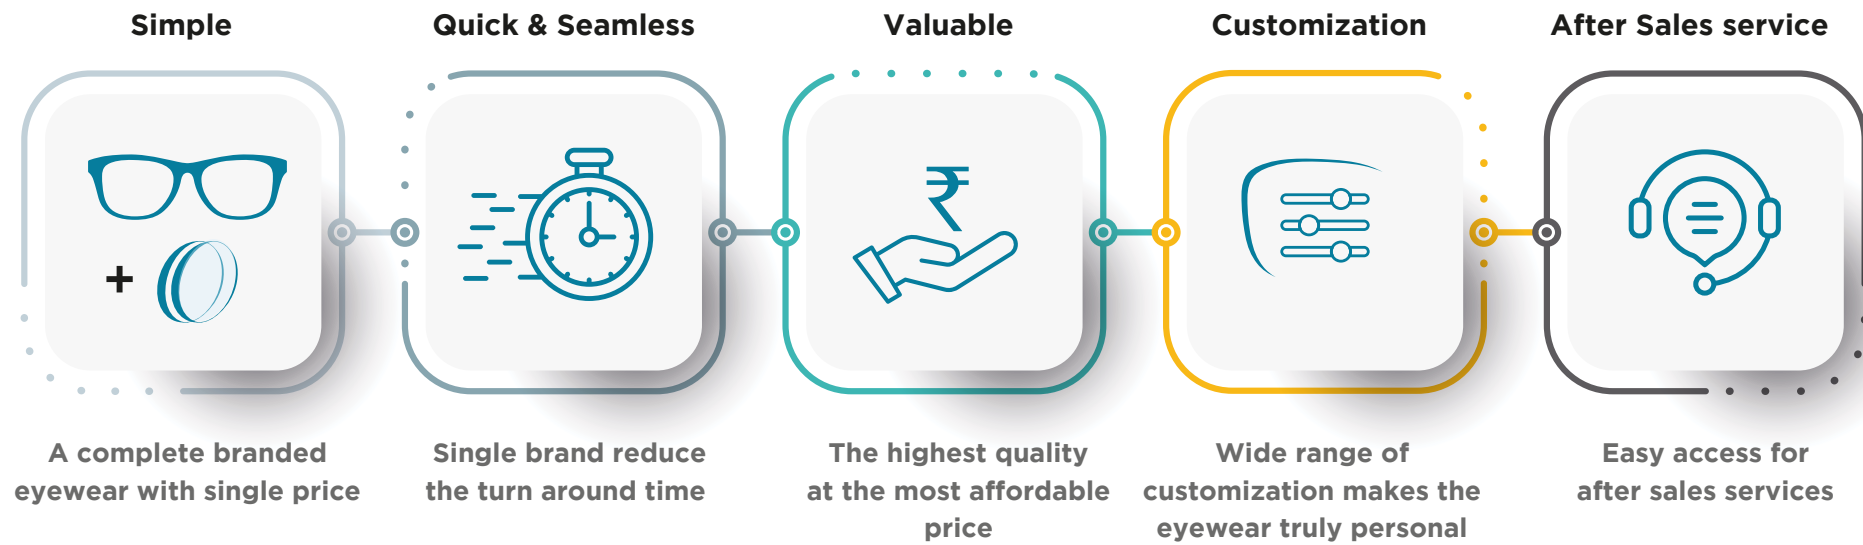

Cleaning Cloth

Authenticity Card

Nova's packaging reflects elegance and care, designed to protect your eyewear while offering a premium experience.

NOVA COMBOS ADVANTAGE

Nova Combos are designed for a convenient and hassle-free selection of the right pair of eyewear suitable for your aesthetics, lifestyle and visual requirements.

TECHNOLOGY OVERVIEW

NOVA COMBOS IS POWERED BY:

- » Digi Contour Technology has resulted in numerous lens advancements and stands to be one of the most dynamic technological innovations in eyewear industry.
- » With the help of this technology, wearers can actually receive corrective lenses designed especially to the individual visual requirement.
- » Digi Contour Technology ensures contrast rich image with wider fields of vision compared to conventional lenses.
- » It also results in remarkably clear image with insignificant distortion in the extreme peripheral areas.