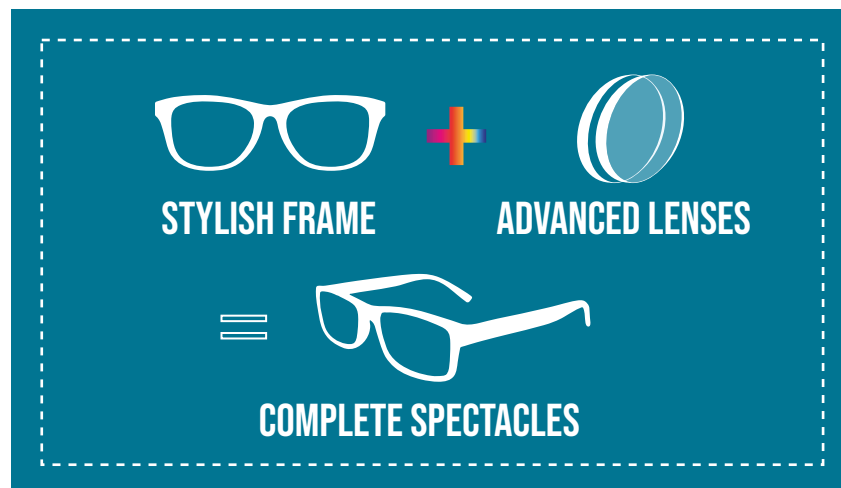

‘ Vision Meets Fashion ’

HIGH TECH + HIGH FASHION =

VISION MEETS FASHION

+combos

STYLISH FRAMES + ADVANCED LENSES

YOUR STYLE WITHOUT ANY VISION COMPROMISE

Build your own pair of iconic Nova frame with the most advanced prescription lenses. Each pair is crafted by Nova, tailor-made to your exact prescription, and carefully designed to complement your signature frame.

NOVA LENSES

Precision | Clarity | Comfort

NOVA LENS WITH CUTTING-EDGE TECHNOLOGY

The original curve of **Nova frames** perfectly matches with Nova lenses, maintaining their natural shape. Zero adjustments needed.